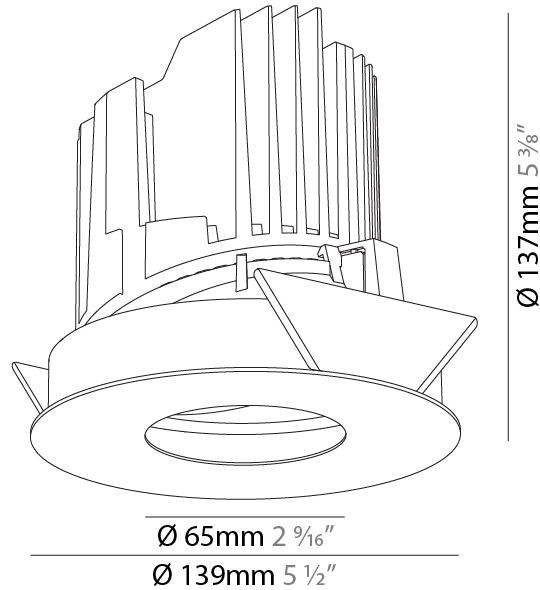

GENERAL

Series: Bioniq
 Subseries: Bioniq Round Adjustable
 Brand: Prolicht
 Division: Architectural
 Mounting Type: Recessed
 Mounting Location: Ceiling
 Subcategory: Downlight

PHYSICAL

Shape: Round
 Diameter (mm): 139
 Diameter (in): 5 1/2
 Height (mm): 137
 Height (in): 5 3/8
 Ceiling Thickness (mm): 10 / 12.5 / 15
 Ceiling Thickness (in): 3/8 or 1/2 or 9/16
 Min. Recessing Depth (mm): 150
 Min. Recessing Depth (in): 5 7/8
 Light Distribution: Adjustable / Downlight
 Weight (kg): 0.836
 Weight (lbs): 1.84
 Fixture Finish: SSR / BKV / CWI / CRY / HAB / UFT / ITA / RUA / FTG / MYG / LOD / PUS / FRO / FUP / KIA / POP / BLS / SPG / MEY / GOH / GUM / CHC / COM / ABZ / JAG / OBR / MOS / ROR
 Fixture Material: Aluminum Die Cast
 Cut-out Measurements: 130mm / 5 1/8"

GENERAL

Series: Bioniq
Subseries: Bioniq Round Wallwash
Brand: Prolicht
Division: Architectural
Mounting Type: Recessed
Mounting Location: Ceiling
Subcategory: Downlight

PHYSICAL

Shape: Round
Diameter (mm): 139
Diameter (in): 5 1/2
Height (mm): 137
Height (in): 5 3/8
Ceiling Thickness (mm): 10 / 12.5 / 15 / 25
Ceiling Thickness (in): 3/8 or 1/2 or 9/16
Min. Recessing Depth (mm): 150
Min. Recessing Depth (in): 5 7/8
Light Distribution: Adjustable / Asymmetric
Weight (kg): 0.865
Weight (lbs): 1.9
Fixture Finish: SSR / BKV / CWI / CRY / HAB / UFT / ITA / RUA / FTG / MYG / LOD / PUS / FRO / FUP / KIA / POP / BLS / SPG / MEY / GOH / GUM / CHC / COM / ABZ / JAG / OBR / MOS / ROR
Fixture Material: Aluminum Die Cast
Cut-out Measurements: 130mm / 5 1/8"

OPTICAL

Reflector: 20 / 25 / 40
Adjustability: Fixed

RATINGS AND CERTIFICATIONS

Certified By: Certified for North American Standards
IP rating: IP20

	130mm 5 1/8"	150mm 5 7/8"	10 15mm 3/8" 9/16"	30°	355°	
A						