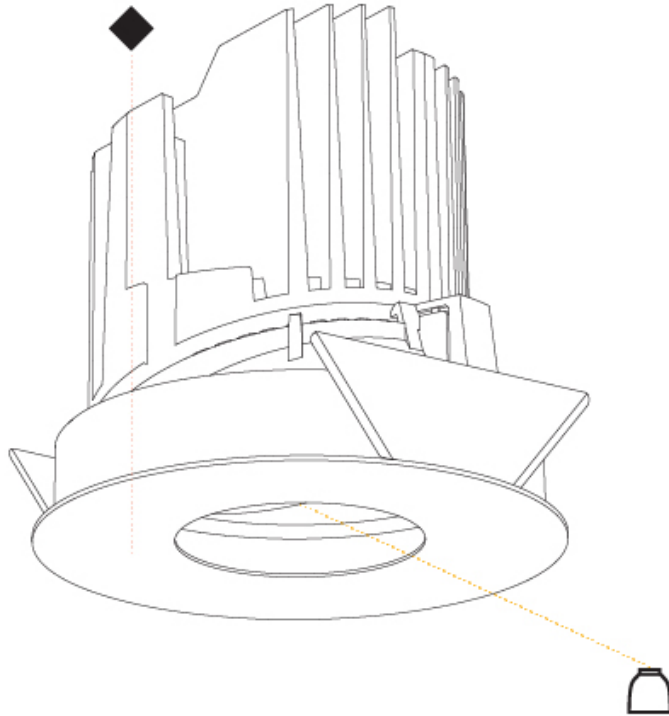

BIONIQ ROUND WALLWASH RECESSED

A37858-

PROJECT _____

TYPE _____

SPECIFIER _____

QUANTITY _____

DATE _____

A